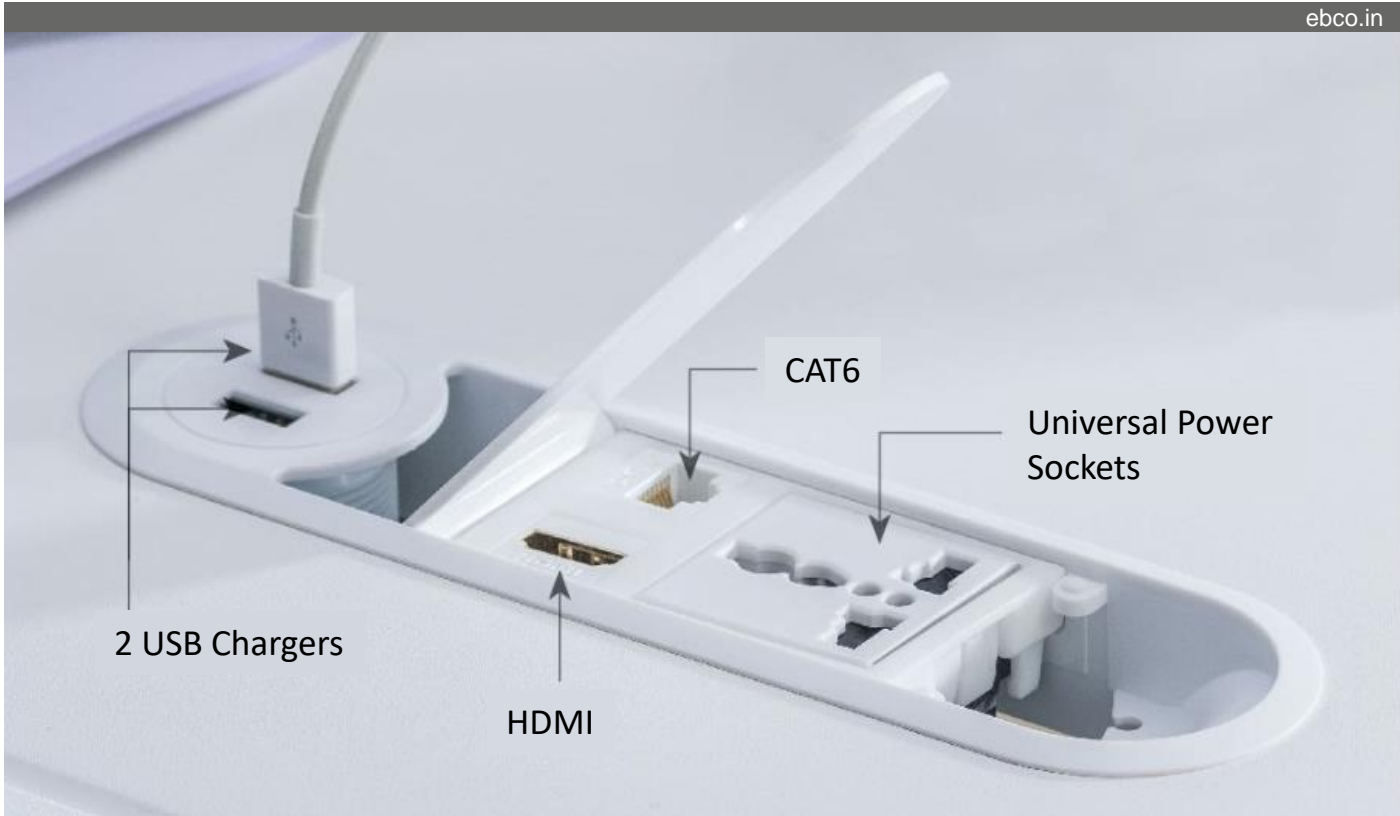

ELECTRIC BOX WITH CABLE MANAGER 3

ebco.in

FEATURES

- Ideal for furniture in offices, conference / meeting rooms, institution and home applications.
- This all-in-one compact Electric Box is available with Dual USB Chargers, HDMI Port, CAT 6 & 1 Universal power socket.
- Input voltage: 110V-250V
- Power: Max. 2300W
- This compact fitting comes with a special lid that hides the socket when not in use.
- Keeps your cable organized thereby providing clear access to the data / power sockets.
- Dual USB chargers (Input: 5V, Output: 2.1A)
- Finish : White/ Black

SPECIFICATION

| ITEM | ITEM CODE | FINISH | PCS./ SET | MRP* (₹) |
|-----------------------------------|-----------|--------|-----------|----------|
| Electric Box With Cable Manager 3 | EBCM3 | BL/ WH | Each | 1,258 |