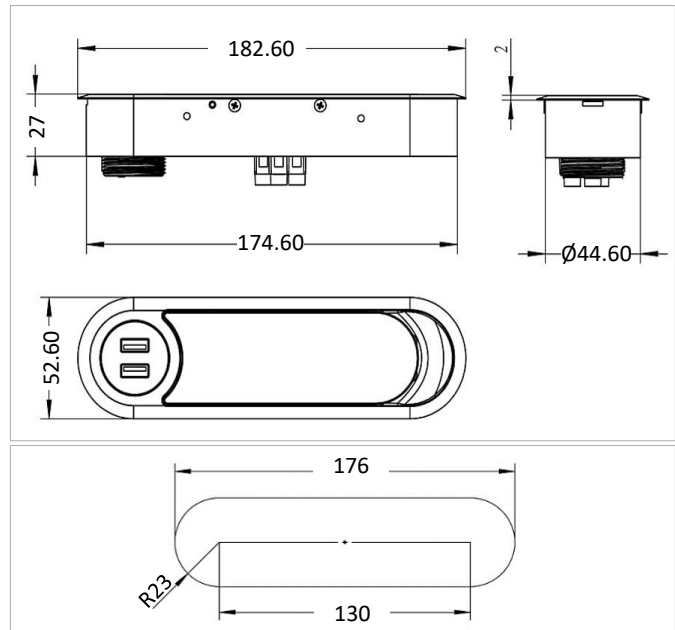

ELECTRIC BOX WITH CABLE MANAGER 3

ebco.in

FEATURES

- Ideal for furniture in offices, conference / meeting rooms, institution and home applications.
- This all-in-one compact Electric Box is available with Dual USB Chargers, HDMI Port, CAT 6 & 1 Universal power socket.
- Input voltage: 110V-250V
- Power: Max. 2300W
- This compact fitting comes with a special lid that hides the socket when not in use.
- Keeps your cable organized thereby providing clear access to the data / power sockets.
- Dual USB chargers (Input: 5V, Output: 2.1A)
- Finish : White/ Black

SPECIFICATION

| ITEM | ITEM CODE | FINISH | PCS./ SET | MRP* (₹) |
|-----------------------------------|-----------|--------|-----------|----------|
| Electric Box With Cable Manager 3 | EBCM3 | BL/ WH | Each | 1,258 |